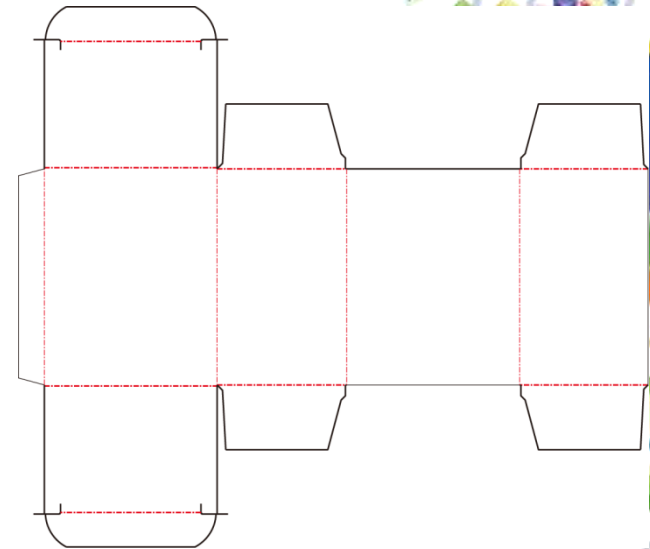

2.ECMA

ACDS.9-12

File name

Standard Sleeve

Folding Carton

2.ECMA

60.01